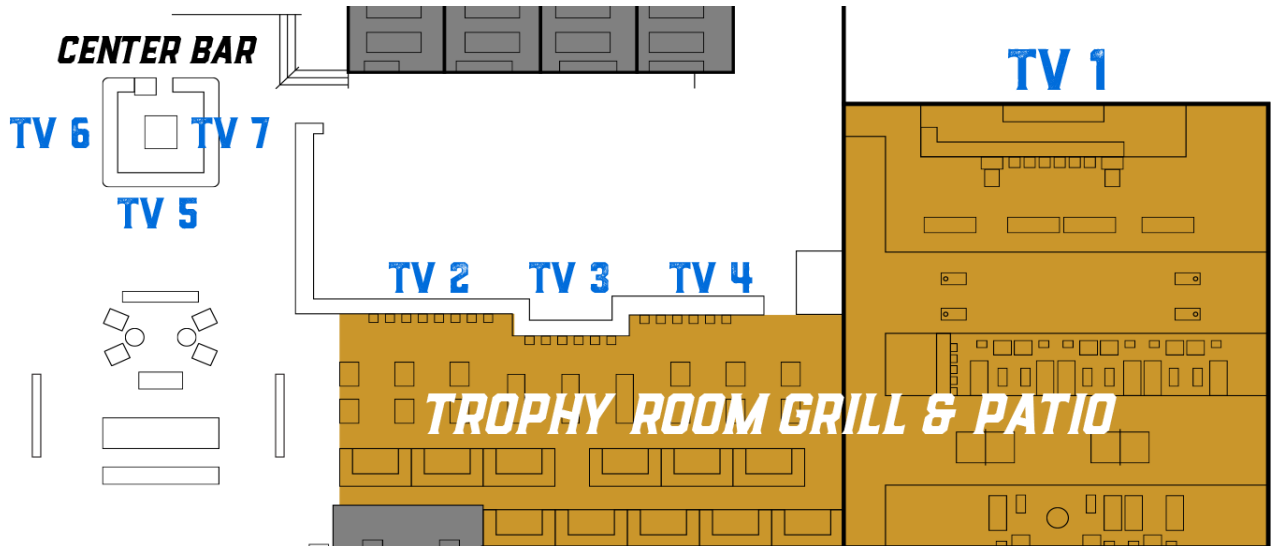

Saturday, October 30th

NCAA GAME DAY FLOOR PLAN

Morning Games

	<u>TV#</u>	<u>Audio</u>	<u>Network</u>
9AM – Texas @ Baylor	#4		ABC
Iowa @ Wisconsin	#5, #3, #6	Center	ESPN
Bowling Green @ Buffalo	#3		CBSSN
Michigan @ Michigan St.	#2, #7	Trophy	FOX
Cincinnati @ Tulane	#1	Patio	ESPN2
Texas St. @ Louisiana	#3		ESPNU
Indiana @ Maryland	#3		BTN

Sunday, October 31st

NFL GAME DAY FLOOR PLAN

Morning Games	TV#	Audio
Rams @ Texans	#5	Center
Titans @ Colts	#2	
Bengals @ Jets	#3	
49ers @ Bears	#3,	
Eagles @ Lions	#3, #7	
Steelers @ Browns	#1, #4	Trophy & Patio
Panthers @ Falcons	#3	
Dolphins @ Bills	#6	

Afternoon Games	TV#	Audio
Patriots @ Chargers	#1, #7, #4	Patio
Jaguars @ Seahawks	#5, #6,	Center
WFT @ Broncos	#2	
Buccaneers @ Saints	#3	Trophy

Night Game	TV#	Audio
Cowboys @ Vikings	#5, #6, #4	Center
WORLD SERIES (MLB)	#1, #3, #2, #7	Trophy & Patio