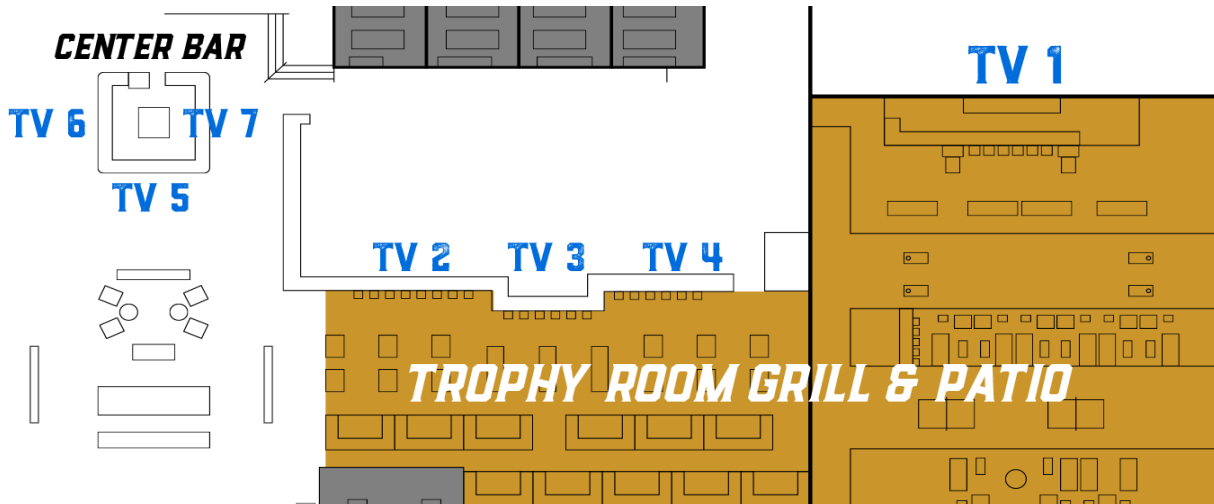

Saturday, October 30th

NCAA GAME DAY FLOOR PLAN

Morning Games

	<u>TV#</u>	<u>Audio</u>	<u>Network</u>
9AM – Texas @ Baylor	#4		ABC
Iowa @ Wisconsin	#5, #3, #6	Center	ESPN
Bowling Green @ Buffalo	#3		CBSSN
Michigan @ Michigan St.	#2, #7	Trophy	FOX
Cincinnati @ Tulane	#1	Patio	ESPN2
Texas St. @ Louisiana	#3		ESPNU
Indiana @ Maryland	#3		BTN

Sunday, October 31st

NFL GAME DAY FLOOR PLAN

Morning Games	TV#	Audio
Rams @ Texans	#5	Center
Titans @ Colts	#2	
Bengals @ Jets	#3	
49ers @ Bears	#3,	
Eagles @ Lions	#3, #7	
Steelers @ Browns	#1, #4	Trophy & Patio
Panthers @ Falcons	#3	
Dolphins @ Bills	#6	